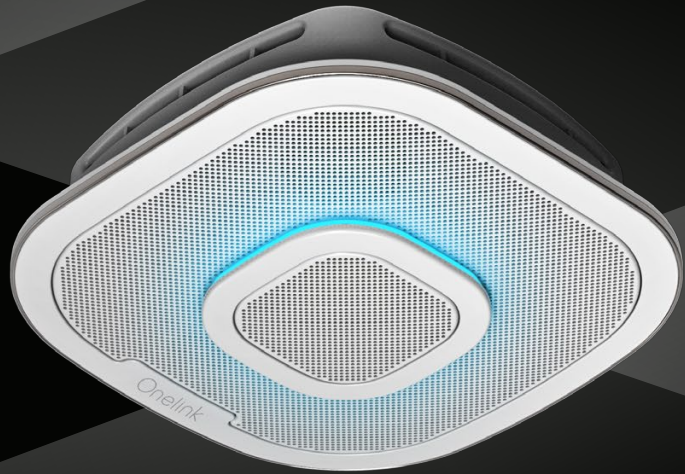

FIRST ALERT

Onelink

SAFE & SOUND

Build with Safe & Sound

Smoke & Carbon Monoxide Alarm

Premium Home Speaker

Embedded Alexa

Add smart smoke & co protection to your home.

Intelligent Smoke & CO Protection

Notifies you if something is not right in your home (on your phone).

Easy, Breezy Installation

Requires AC power. Interconnects with most existing hardwire alarms without re-wiring with our easy-adaptor plug.

Customizable Night Light

Select the color tone and brightness of your device's nightlight. Lights your way at night time.

Your ceiling works as an acoustic backdrop for a great sound experience.

Leverages your Home's Hardware

Optimal ceiling placement fills the room with immersive, crisp omni-directional audio.

Audio & Entertainment

Superior sound clarity and quality with optimal acoustic backdrop.

Your Music

Play your favorite songs from Spotify, Pandora, Amazon Music or play from your music library via Bluetooth.